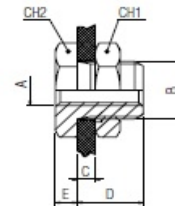

### FF SLEEVE AND FF REDUCER SLEEVE

BSPP	BSPP	Code
1/8"	1/8"	18RLIN-OTT-MF03
1/4"	1/8"	18RLIN-OTT-MF04
1/4"	1/4"	18RLIN-OTT-MF05
3/8"	1/8"	18RLIN-OTT-MF06
3/8"	1/4"	18RLIN-OTT-MF07
3/8"	3/8"	18RLIN-OTT-MF08
1/2"	1/8"	18RLIN-OTT-MF09
1/2"	1/4"	18RLIN-OTT-MF10
1/2"	3/8"	18RLIN-OTT-MF11
1/2"	1/2"	18RLIN-OTT-MF12

### M BSPT THREAD / F BSPP THREAD ENLARGER

M BSPP	F BSPP	Code
1/8"	1/8"	18RLIN-OTT-PR02
1/8"	1/4"	18RLIN-OTT-PR03
1/8"	3/8"	18RLIN-OTT-PR04
1/4"	1/4"	18RLIN-OTT-PR06
1/4"	3/8"	18RLIN-OTT-PR07
1/4"	1/2"	18RLIN-OTT-PR08
3/8"	3/8"	18RLIN-OTT-PR09
3/8"	1/2"	18RLIN-OTT-PR10
1/2"	1/2"	18RLIN-OTT-PR11

### F/F BULKHEAD CONNECTOR

A	B	CH1/CH2	Code
3/8"	M26x1,5	30/32	18RLIN-OTT-PL03