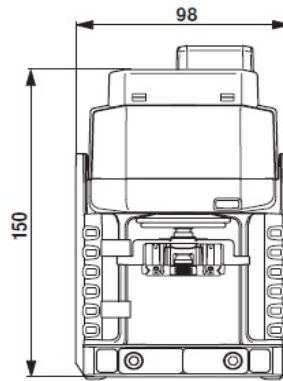

SOL * ON/OFF LINEAR ELECTRIC ACTUATORS

12VSEESOLV / NV / SV

12VSEESOEV

24V Model
Supply 24V AC/DC
230V Model
Supply AC 85...265 V
Torque:
Stroke:
Electrical connection:
Noise level
Protection class
Note

Weight kg
EMC
Low voltage directive
IEC/EN Certification
Operative Conditions
OPTION

STANDARD				NC/NO EMERGENCY FUNCTION	
SOLV24A	SOLNV24A	SOLSV24A	SOLEV24A	SONVK24A	SONAVK24
1 W	1,5 W	2,5 W	2,5 W	1 W	2 W
SOLV230A	SOLNV230A	SOLSV230A	SMLEV230A	SONVK230A	SONAVK230
2 W	2 W	2 W	5,5 W	2 W	1,5
500 N	1000 N	1500 N	2500 N	1000 N	2000 N
15 mm	20 mm	20 mm	40 mm	20 mm	32 mm
Terminals with 1 m cable, 4 x 0.75 mm ²					
45 dB (A)	45 dB (A)	35 dB (A)	56 dB (A)	60 Db (A)	60 Db (A)
IP 54					
Temporary, permanent manual operation with mechanical stop and position indicator					
1,4	1,4	1,4	4,3	1,4	3,8
EC conformity 2014/30/EU					
EC conformity 2014/35/EU					
60730-1 e 60730-2-14					
0...50°C, 95% RH, non-condensing					
	S2AH - No. 2x SPDT AUX CONTACTS				