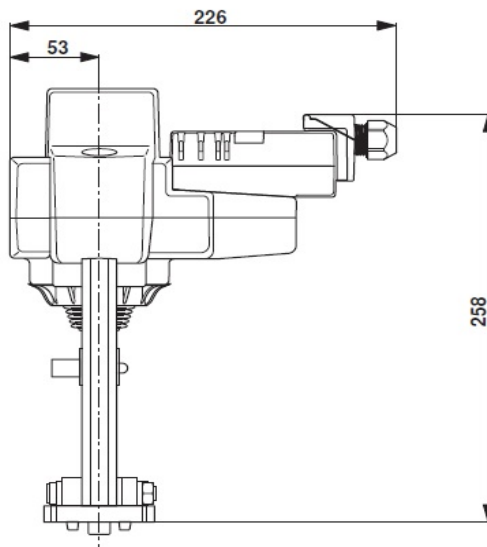

SOL * ON/OFF LINEAR ELECTRIC ACTUATORS

12VSEESOLV / NV / SV

12VSEESOEV

24V Model
Supply 24V AC/DC
230V Model
Supply AC 85...265 V
Torque:
Stroke:
Electrical connection:
Noise level
Protection class
Note

Weight kg
EMC
Low voltage directive
IEC/EN Certification
Operative Conditions
OPTION

STANDARD				NC/NO EMERGENCY FUNCTION	
SOLV24A	SOLNV24A	SOLSV24A	SOLEV24A	SONVK24A	SONAVK24
1 W	1,5 W	2,5 W	2,5 W	1 W	2 W
SOLV230A	SOLNV230A	SOLSV230A	SMLEV230A	SONVK230A	SONAVK230
2 W	2 W	2 W	5,5 W	2 W	1,5
500 N	1000 N	1500 N	2500 N	1000 N	2000 N
15 mm	20 mm	20 mm	40 mm	20 mm	32 mm
Terminals with 1 m cable, 4 x 0.75 mm ²					
45 dB (A)	45 dB (A)	35 dB (A)	56 dB (A)	60 Db (A)	60 Db (A)
IP 54					
Temporary, permanent manual operation with mechanical stop and position indicator					
1,4	1,4	1,4	4,3	1,4	3,8
EC conformity 2014/30/EU					
EC conformity 2014/35/EU					
60730-1 e 60730-2-14					
0...50°C, 95% RH, non-condensing					
	S2AH - No. 2x SPDT AUX CONTACTS				