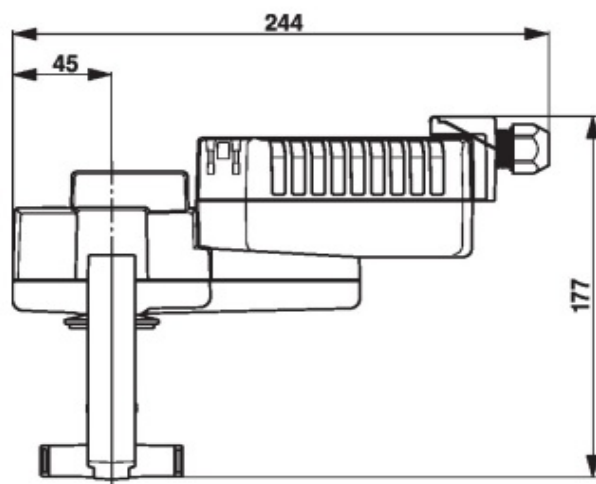

SON * ON/OFF LINEAR ELECTRIC ACTUATORS - EMERGENCY FUNCTION

SONVK24A