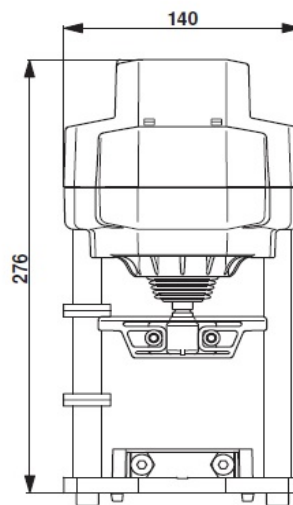

SOL * ON/OFF LINEAR ELECTRIC ACTUATORS

12VSEESOLV / NV / SV

12VSEESOEV

24V Model
Supply 24V AC/DC
230V Model
Supply AC 85...265 V
Torque:
Stroke:
Electrical connection:
Noise level
Protection class
Note

Weight kg
EMC
Low voltage directive
IEC/EN Certification
Operative Conditions
OPTION

STANDARD				NC/NO EMERGENCY FUNCTION	
SOLV24A	SOLNV24A	SOLSV24A	SOLEV24A	SONVK24A	SONAVK24
1 W	1,5 W	2,5 W	2,5 W	1 W	2 W
SOLV230A	SOLNV230A	SOLSV230A	SMLEV230A	SONVK230A	SONAVK230
2 W	2 W	2 W	5,5 W	2 W	1,5
500 N	1000 N	1500 N	2500 N	1000 N	2000 N
15 mm	20 mm	20 mm	40 mm	20 mm	32 mm
Terminals with 1 m cable, 4 x 0.75 mm ²					
45 dB (A)	45 dB (A)	35 dB (A)	56 dB (A)	60 Db (A)	60 Db (A)
IP 54					
Temporary, permanent manual operation with mechanical stop and position indicator					
1,4	1,4	1,4	4,3	1,4	3,8
EC conformity 2014/30/EU					
EC conformity 2014/35/EU					
60730-1 e 60730-2-14					
0...50°C, 95% RH, non-condensing					
	S2AH - No. 2x SPDT AUX CONTACTS				