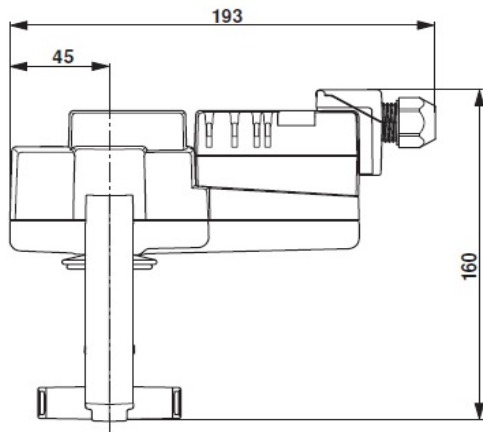

SOL * ON/OFF LINEAR ELECTRIC ACTUATORS

12VSEESOLV / NV / SV

12VSEESOEV

24V Model
Supply 24V AC/DC
230V Model
Supply AC 85...265 V
Torque:
Stroke:
Electrical connection:
Noise level
Protection class
Note

Weight kg
EMC
Low voltage directive
IEC/EN Certification
Operative Conditions
OPTION

STANDARD				NC/NO EMERGENCY FUNCTION	
SOLV24A	SOLNV24A	SOLSV24A	SOLEV24A	SONVK24A	SONAVK24
1 W	1,5 W	2,5 W	2,5 W	1 W	2 W
SOLV230A	SOLNV230A	SOLSV230A	SMLEV230A	SONVK230A	SONAVK230
2 W	2 W	2 W	5,5 W	2 W	1,5
500 N	1000 N	1500 N	2500 N	1000 N	2000 N
15 mm	20 mm	20 mm	40 mm	20 mm	32 mm
Terminals with 1 m cable, 4 x 0.75 mm ²					
45 dB (A)	45 dB (A)	35 dB (A)	56 dB (A)	60 Db (A)	60 Db (A)
IP 54					
Temporary, permanent manual operation with mechanical stop and position indicator					
1,4	1,4	1,4	4,3	1,4	3,8
EC conformity 2014/30/EU					
EC conformity 2014/35/EU					
60730-1 e 60730-2-14					
0...50°C, 95% RH, non-condensing					
	S2AH - No. 2x SPDT AUX CONTACTS				