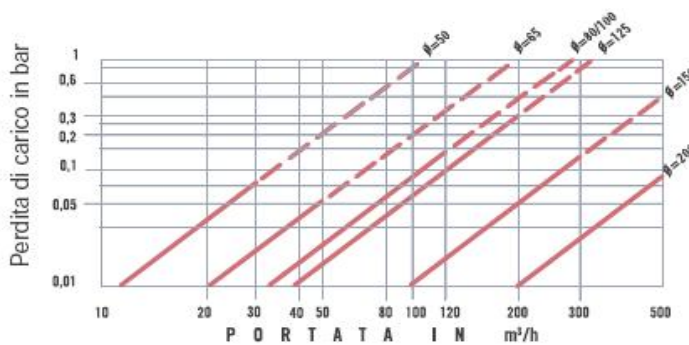

CW WOLTMANN WATER METERS

Horizontal Woltmann with removable insert. Dry dial with magnetic transmission, sealed mechanism with direct reading on numbered rolls. 360° adjustable ring. Used in industry and irrigation. Pre-equipped for impulse emitter device (applicable even after installation). First quality materials resistant to corrosion.

Max Temperature: 30°C
Max Pressure: 16 bar

ND		50	65	80	100	125	150	200	
Max Flow rate mc/h		30	50	80	120	200	300	500	
Nominal Flow rate mc/h		15	25	40	60	100	150	250	
Transition Flow rate mc/h		3	5	8	12	20	30	50	
Min Flow rate mc/h		0,45	0,75	1,2	1,8	3	4,5	7,5	
Max reading dial mc		9.999.999						99.999.999	
Min reading dial L		2						20	
Class H		B	B	B	B	B	B	B	
Class V		A	A	A	A	A	A	A	
Dimensions mm.									
L	mm.	200	200	225	250	250	300	350	
H	mm.	125	126	172	172	172	172	201	
h	mm.	75	83	95	105	120	135	160	
Weights	kg.	12,5	14	15	18	20	31,5	46	

Max Temperature: 40°C
 Max Pressure: 16 bar

ND	250	300	400	500	
Max Flow rate mc/h	800	1200	2000	3000	
Nominal Flow rate mc/h	400	600	1000	1500	
Transition Flow rate mc/h	80	120	200	300	
Min Flow rate mc/h	12	18	30	45	
Max reading dial mc					
Min reading dial L	10^8				
Class	H	B	B	B	B
Dimensions mm.					
L	mm.	450	500	600	800
H	mm.	270	270	350	405
h	mm.	200	225	285	335
Weights	kg.	94	114	199	340