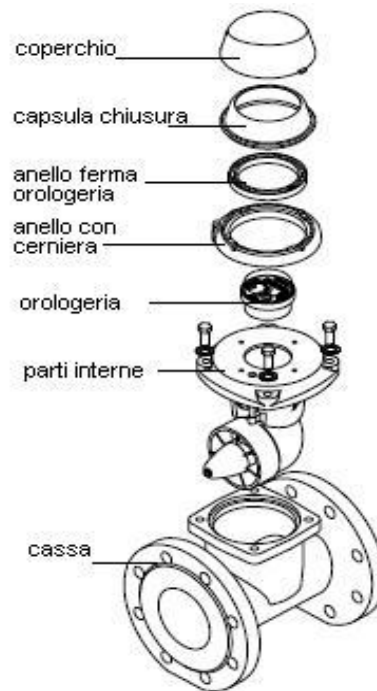

CW WOLTMANN WATER METERS

Horizontal Woltmann with removable insert. Dry dial with magnetic transmission, sealed mechanism with direct reading on numbered rolls. 360° adjustable ring. Used in industry and irrigation. Pre-equipped for impulse emitter device (applicable even after installation). First quality materials resistant to corrosion.

Max Temperature: 30°C
Max Pressure: 16 bar

ND		50	65	80	100	125	150	200	
Max Flow rate mc/h		30	50	80	120	200	300	500	
Nominal Flow rate mc/h		15	25	40	60	100	150	250	
Transition Flow rate mc/h		3	5	8	12	20	30	50	
Min Flow rate mc/h		0,45	0,75	1,2	1,8	3	4,5	7,5	
Max reading dial mc		9.999.999						99.999.999	
Min reading dial L		2						20	
Class H		B	B	B	B	B	B	B	
Class V		A	A	A	A	A	A	A	
Dimensions mm.									
L	mm.	200	200	225	250	250	300	350	
H	mm.	125	126	172	172	172	172	201	
h	mm.	75	83	95	105	120	135	160	
Weights	kg.	12,5	14	15	18	20	31,5	46	

SATEMA

13856 VIGLIANO B.SE - Via Milano, 395

Tel. +39 015811102 - 015510156 Fax 0158853029

Mail: info@satema.it <http://www.satema.it>

CW WOLTMANN WATER METERS DN250...DN500

Horizontal Woltmann with removable insert. Dry dial with magnetic transmission, sealed mechanism. Direct reading on numbered rolls. Used in industry and irrigation. First quality materials resistant to corrosion. Hydraulics and meteorological characteristics complying with CEE 75/33 and ISO 4064 standards.

Max Temperature: 40°C
 Max Pressure: 16 bar

ND	250	300	400	500	
Max Flow rate mc/h	800	1200	2000	3000	
Nominal Flow rate mc/h	400	600	1000	1500	
Transition Flow rate mc/h	80	120	200	300	
Min Flow rate mc/h	12	18	30	45	
Max reading dial mc					
Min reading dial L	10^8				
Class	H	B	B	B	B
Dimensions mm.					
L	mm.	450	500	600	800
H	mm.	270	270	350	405
h	mm.	200	225	285	335
Weights	kg.	94	114	199	340