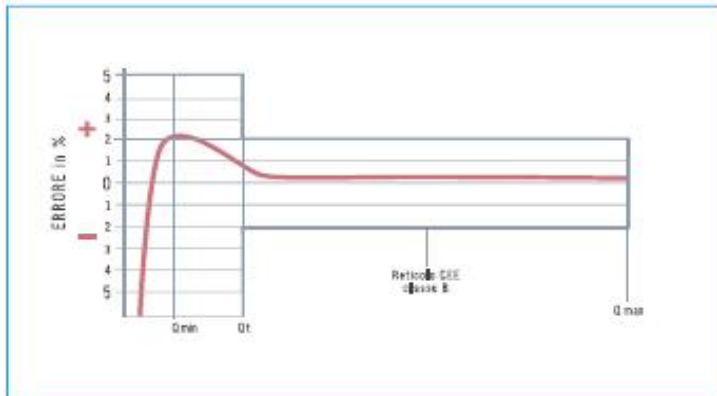

SATEMA

13856 VIGLIANO B.SE - Via Milano, 395

Tel. +39 015811102 - 015510156 Fax 0158853029

Mail: info@satema.it <http://www.satema.it>

CW WOLTMANN WATER METERS DN250...DN500

Horizontal Woltmann with removable insert. Dry dial with magnetic transmission, sealed mechanism. Direct reading on numbered rolls. Used in industry and irrigation. First quality materials resistant to corrosion. Hydraulics and meteorological characteristics complying with CEE 75/33 and ISO 4064 standards.

Max Temperature: 40°C
 Max Pressure: 16 bar

ND	250	300	400	500	
Max Flow rate mc/h	800	1200	2000	3000	
Nominal Flow rate mc/h	400	600	1000	1500	
Transition Flow rate mc/h	80	120	200	300	
Min Flow rate mc/h	12	18	30	45	
Max reading dial mc					
Min reading dial L	10^8				
Class	H	B	B	B	B
Dimensions mm.					
L	mm.	450	500	600	800
H	mm.	270	270	350	405
h	mm.	200	225	285	335
Weights	kg.	94	114	199	340