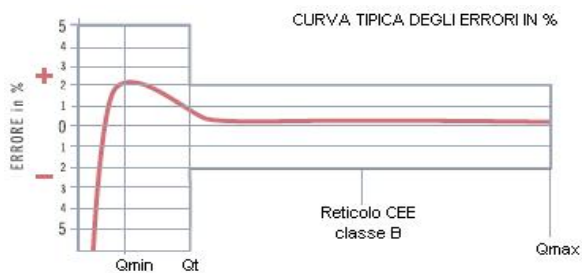

CW WOLTMANN WATER METERS

Horizontal Woltmann with removable insert. Dry dial with magnetic transmission, sealed mechanism with direct reading on numbered rolls. 360° adjustable ring. Used in industry and irrigation. Pre-equipped for impulse emitter device (applicable even after installation). First quality materials resistant to corrosion.

Max Temperature: 30°C
Max Pressure: 16 bar

ND		50	65	80	100	125	150	200	
Max Flow rate mc/h		30	50	80	120	200	300	500	
Nominal Flow rate mc/h		15	25	40	60	100	150	250	
Transition Flow rate mc/h		3	5	8	12	20	30	50	
Min Flow rate mc/h		0,45	0,75	1,2	1,8	3	4,5	7,5	
Max reading dial mc		9.999.999						99.999.999	
Min reading dial L		2						20	
Class H		B	B	B	B	B	B	B	
Class V		A	A	A	A	A	A	A	
Dimensions mm.									
L	mm.	200	200	225	250	250	300	350	
H	mm.	125	126	172	172	172	172	201	
h	mm.	75	83	95	105	120	135	160	
Weights	kg.	12,5	14	15	18	20	31,5	46	

Max Temperature: 40°C
 Max Pressure: 16 bar

ND	250	300	400	500	
Max Flow rate mc/h	800	1200	2000	3000	
Nominal Flow rate mc/h	400	600	1000	1500	
Transition Flow rate mc/h	80	120	200	300	
Min Flow rate mc/h	12	18	30	45	
Max reading dial mc					
Min reading dial L	10^8				
Class	H	B	B	B	B
Dimensions mm.					
L	mm.	450	500	600	800
H	mm.	270	270	350	405
h	mm.	200	225	285	335
Weights	kg.	94	114	199	340