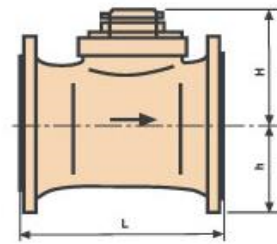

Max Temperature: 30°C
Max Pressure: 16 bar

ND		50	65	80	100	125	150	200	
Max Flow rate mc/h		30	50	80	120	200	300	500	
Nominal Flow rate mc/h		15	25	40	60	100	150	250	
Transition Flow rate mc/h		3	5	8	12	20	30	50	
Min Flow rate mc/h		0,45	0,75	1,2	1,8	3	4,5	7,5	
Max reading dial mc		9.999.999						99.999.999	
Min reading dial L		2						20	
Class H		B	B	B	B	B	B	B	
Class V		A	A	A	A	A	A	A	
Dimensions mm.									
L	mm.	200	200	225	250	250	300	350	
H	mm.	125	126	172	172	172	172	201	
h	mm.	75	83	95	105	120	135	160	
Weights	kg.	12,5	14	15	18	20	31,5	46	

SATEMA

13856 VIGLIANO B.SE - Via Milano, 395

Tel. +39 015811102 - 015510156 Fax 0158853029

Mail: info@satema.it <http://www.satema.it>

CW WOLTMANN WATER METERS DN250...DN500

Horizontal Woltmann with removable insert. Dry dial with magnetic transmission, sealed mechanism. Direct reading on numbered rolls. Used in industry and irrigation. First quality materials resistant to corrosion. Hydraulics and meteorological characteristics complying with CEE 75/33 and ISO 4064 standards.

Max Temperature: 40°C
 Max Pressure: 16 bar

ND	250	300	400	500	
Max Flow rate mc/h	800	1200	2000	3000	
Nominal Flow rate mc/h	400	600	1000	1500	
Transition Flow rate mc/h	80	120	200	300	
Min Flow rate mc/h	12	18	30	45	
Max reading dial mc					
Min reading dial L	10^8				
Class	H	B	B	B	B
Dimensions mm.					
L	mm.	450	500	600	800
H	mm.	270	270	350	405
h	mm.	200	225	285	335
Weights	kg.	94	114	199	340