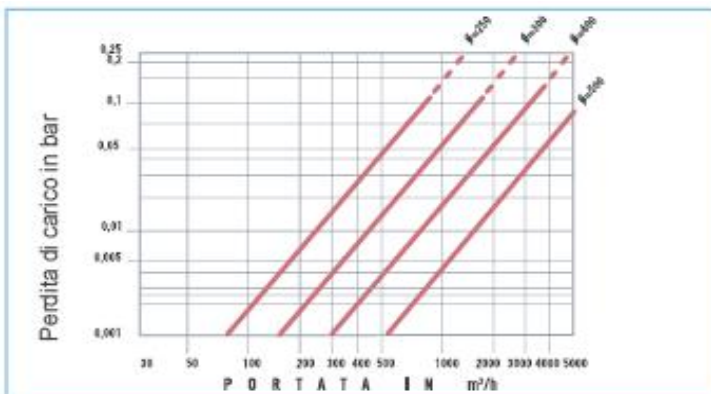

Max Temperature: 30°C
Max Pressure: 16 bar

ND		50	65	80	100	125	150	200	
Max Flow rate mc/h		30	50	80	120	200	300	500	
Nominal Flow rate mc/h		15	25	40	60	100	150	250	
Transition Flow rate mc/h		3	5	8	12	20	30	50	
Min Flow rate mc/h		0,45	0,75	1,2	1,8	3	4,5	7,5	
Max reading dial mc		9.999.999						99.999.999	
Min reading dial L		2						20	
Class H		B	B	B	B	B	B	B	
Class V		A	A	A	A	A	A	A	
Dimensions mm.									
L	mm.	200	200	225	250	250	300	350	
H	mm.	125	126	172	172	172	172	201	
h	mm.	75	83	95	105	120	135	160	
Weights	kg.	12,5	14	15	18	20	31,5	46	

SATEMA

13856 VIGLIANO B.SE - Via Milano, 395

Tel. +39 015811102 - 015510156 Fax 0158853029

Mail: info@satema.it <http://www.satema.it>

CW WOLTMANN WATER METERS DN250...DN500

Horizontal Woltmann with removable insert. Dry dial with magnetic transmission, sealed mechanism. Direct reading on numbered rolls. Used in industry and irrigation. First quality materials resistant to corrosion. Hydraulics and meteorological characteristics complying with CEE 75/33 and ISO 4064 standards.

Max Temperature: 40°C
 Max Pressure: 16 bar

ND	250	300	400	500	
Max Flow rate mc/h	800	1200	2000	3000	
Nominal Flow rate mc/h	400	600	1000	1500	
Transition Flow rate mc/h	80	120	200	300	
Min Flow rate mc/h	12	18	30	45	
Max reading dial mc					
Min reading dial L	10^8				
Class	H	B	B	B	B
Dimensions mm.					
L	mm.	450	500	600	800
H	mm.	270	270	350	405
h	mm.	200	225	285	335
Weights	kg.	94	114	199	340